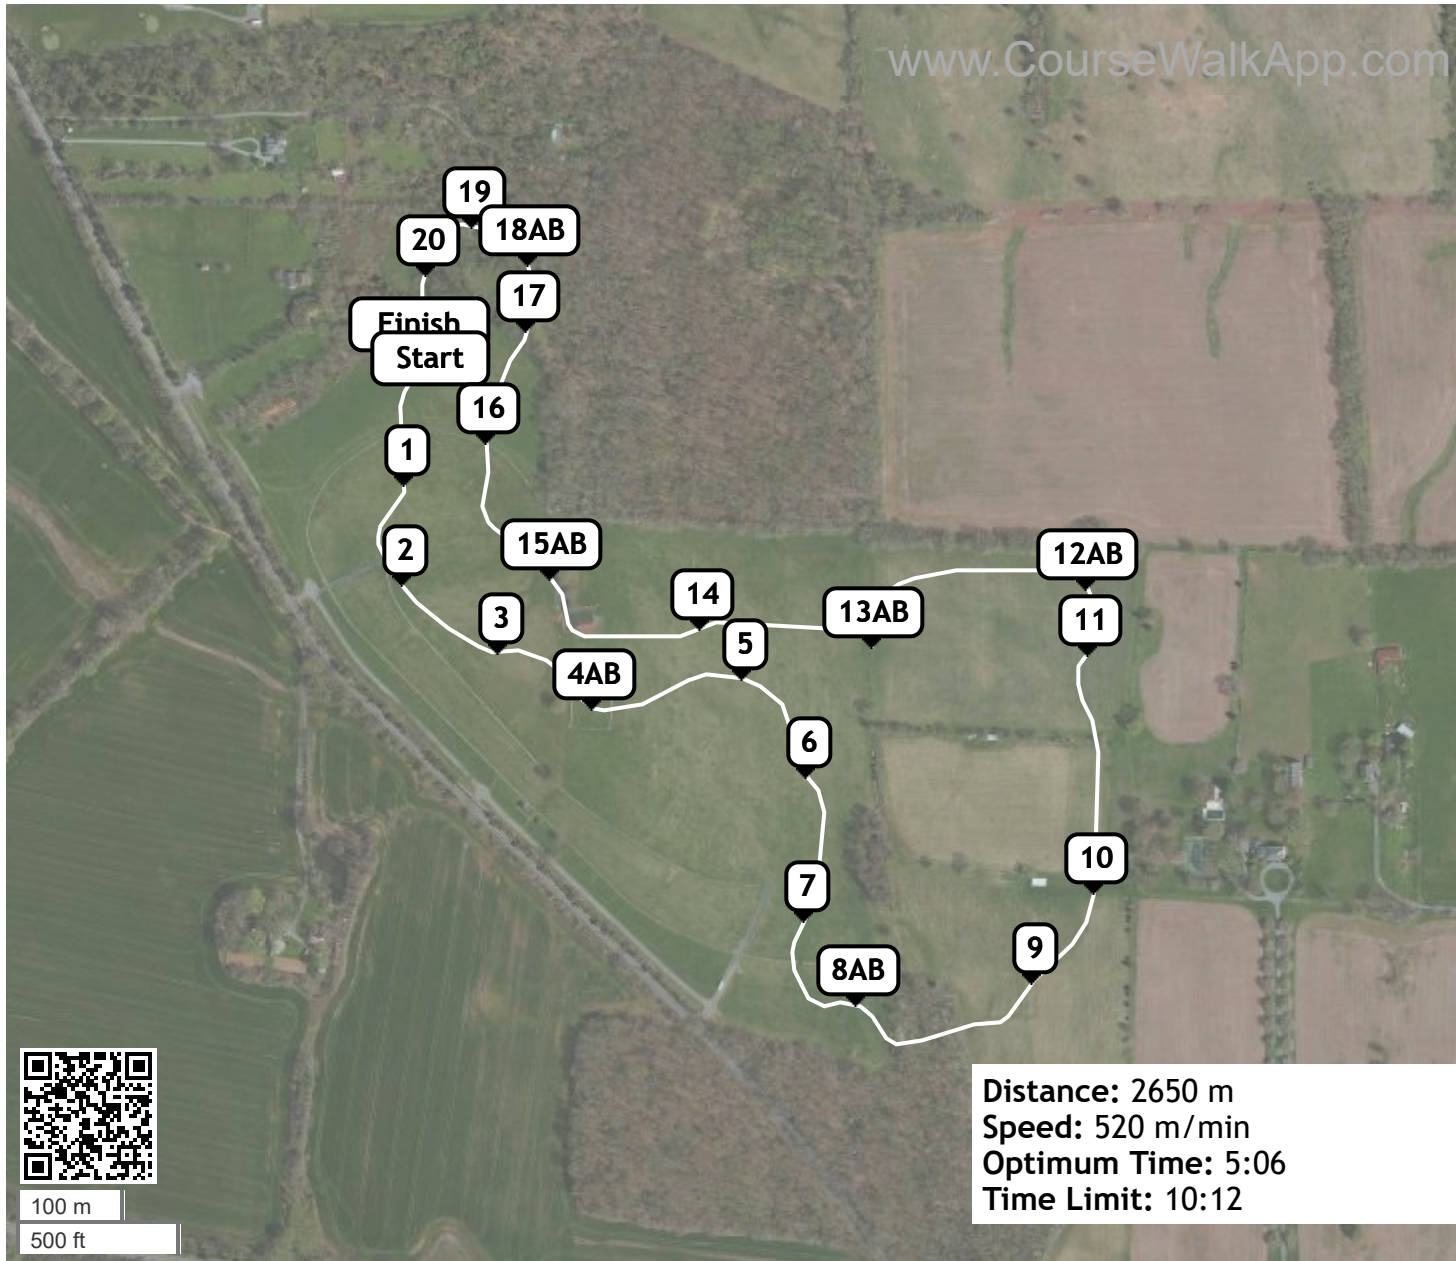

# Seneca Valley Pony club horse Trials (ID: 20803) - Preliminary

- 1 Coop
- 2 Hut
- 3 Triple Bar
- 4AB Paddock
- 5 Table
- 6 Shed
- 7 Brush Oxer
- 8AB Mounds
- 9 Feeder Table
- 10 Big Oak Table
- 11 Seneca Barn
- 12AB Feeder Table to Corner
- 13AB Shed to Wedge
- 14 Picnic Table
- 15AB Seneca Water
- 16 Herringbone Table
- 17 Table
- 18AB Brush Roll Tops
- 19 Table with Arch
- 20 Trakehaner